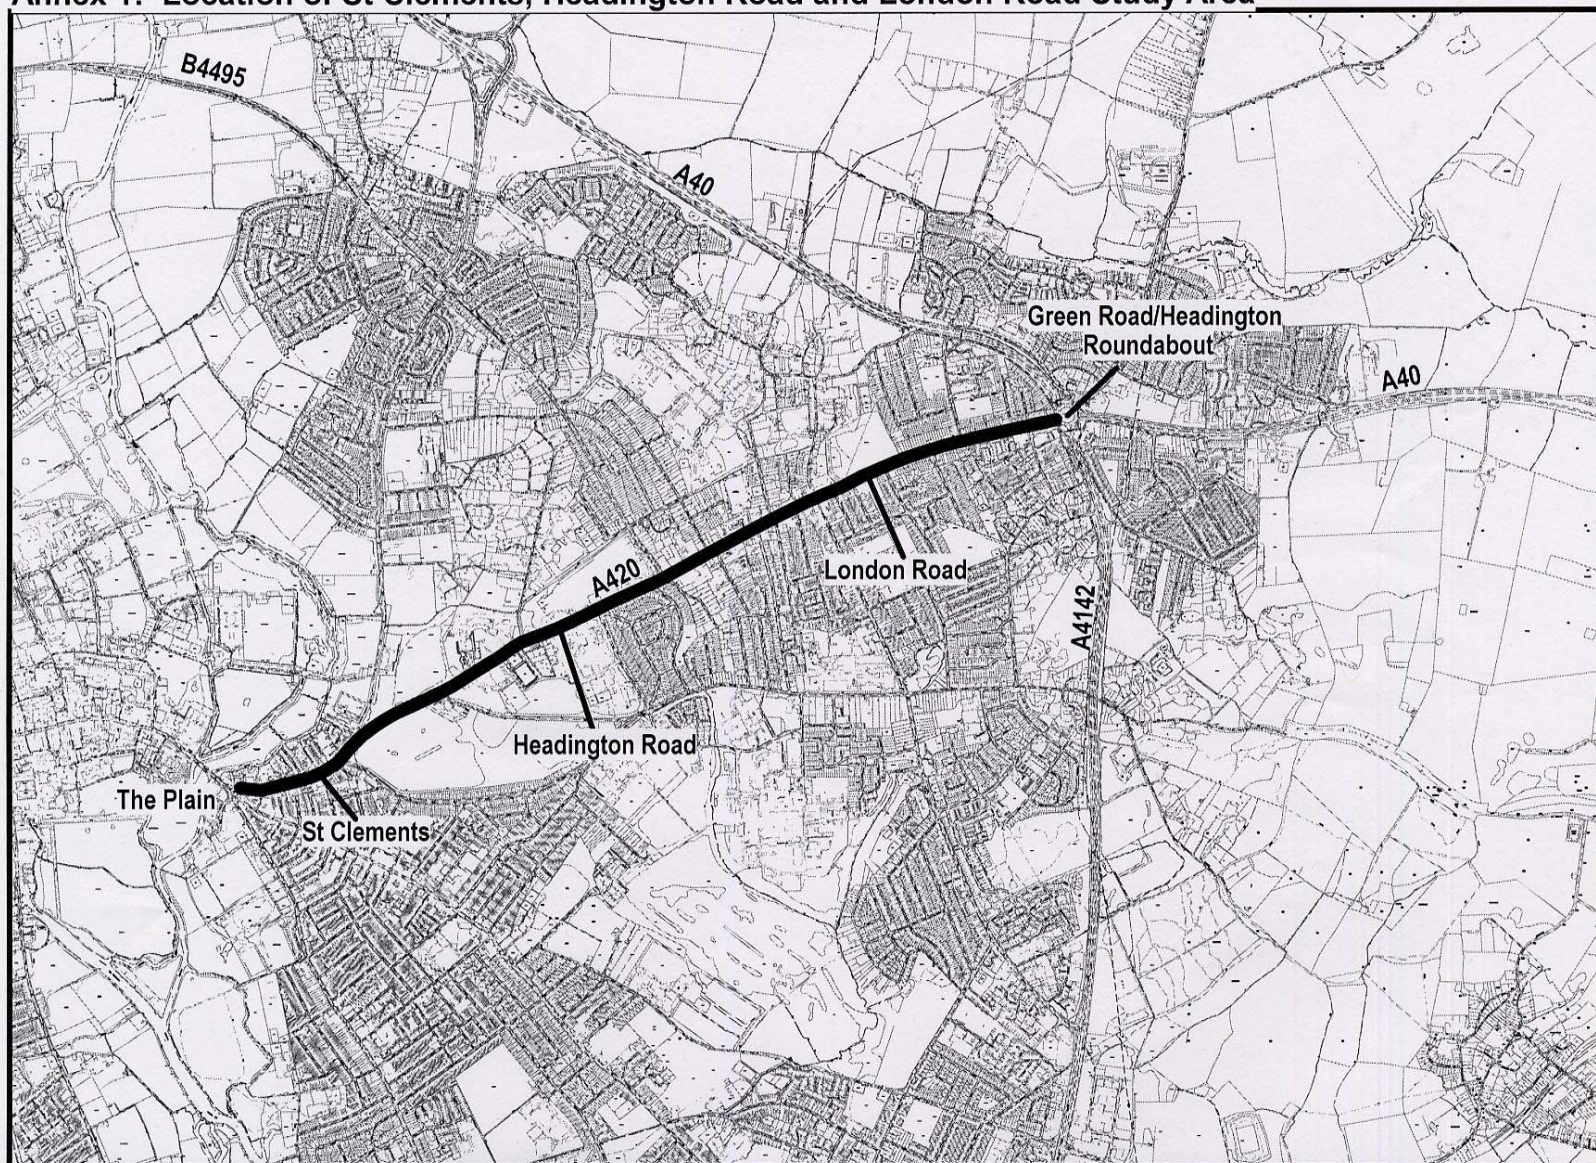

**Annex 1: Location of St Clements, Headington Road and London Road Study Area**

Reproduced from the Ordnance Survey mapping with the permission of the Controller of Her Majesty's Stationary Office © Crown Copyright. Unauthorised reproduction infringes Crown copyright, and may lead to prosecution or civil proceedings.  
Oxfordshire County Council Licence No LA 076805

Scale: 1:25000  
Plot Date: 20/10/2005  
By: Mary Franklin  
Dept: Environment & Economy